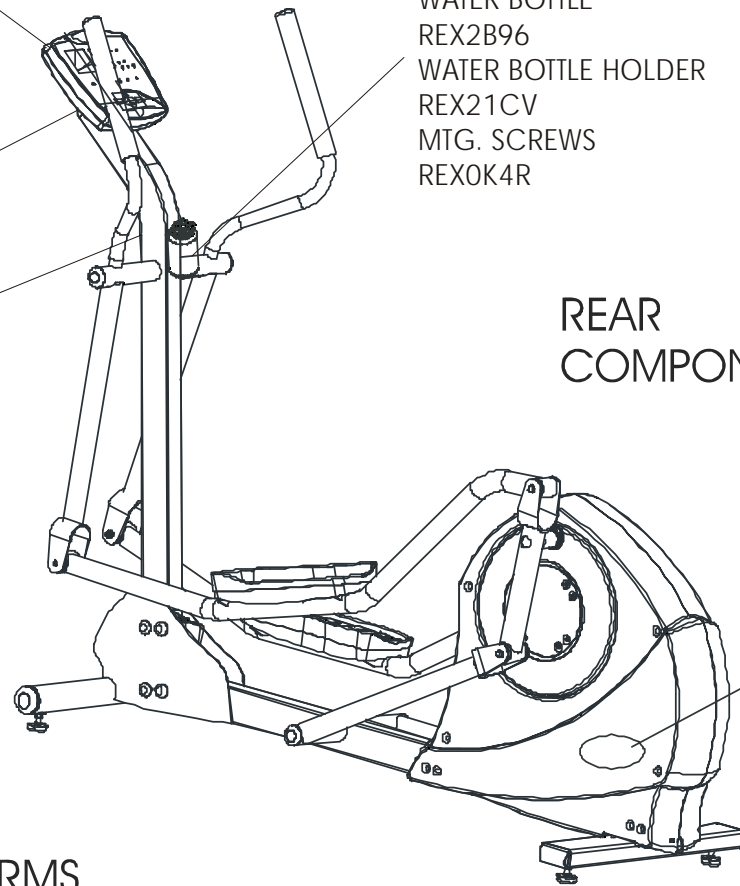

CONSOLE ASSEMBLIES:

BASIC ENG - BAS-000X-0103

BASIC GER - BAS-020X-0103

ADVANCED ENG - ADV-000X-0103

ADVANCED GER - ADV-020X-0103

END CAP
REX21MV
END CAP SCREWS
REXOKC6

X1 MODEL BADGE
REX2G6Z

FRONT
COMPONENTS

WATER BOTTLE
REX2B96
WATER BOTTLE HOLDER
REX21CV
MTG. SCREWS
REXOK4R

Hardware Bag: REX2B06
Touch-up Paint: 7967401
Operation Manuals:

English - 8117901
German - 8118001
French - 8118101
Spanish - 8118201
Russian - 8118301

REAR
COMPONENTS

LF LOGO LABEL
REX2ARH

MOVEMENT ARMS
& HARDWARE

BLOCK
DIAGRAM

CABLES

LF Cross-Trainer Movement Arms and Hardware

X1-XX00-0103

LF Cross-Trainer Rear Components

X1-XX00-0103

NOT SHOWN: STATIONARY GRIP - REX27SA
STATIONARY GRIP CAP - REX2BKF